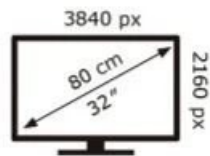

ENERG 

SAMSUNG

S32BG700EU

33 kWh/1000h

ABCDEF **G**

HDR

61 kWh/1000h

2019/2013